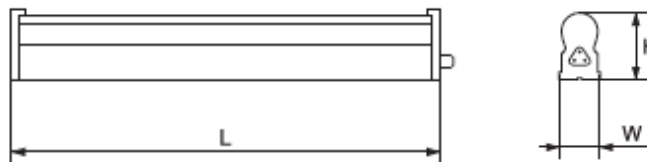

TECHNICAL SPECIFICATION

LED Fixtures RAINBOW

Technical data

- Power: 4W; 7W; 10W; 14W
- Rated voltage: 230V / 50/60Hz
- Colour of the tube: white; warm white; red; green; blue
- LED type: SMD2835
- Light source: Epistar Taiwan
- Colour rendering index: Ra≥80
- Switch on/off > 20000
- Housing: aluminum
- Diffuser: PVC
- Installation: wall and ceiling installation
- Average Lifetime: 30 000h
- Beam angle: 270°
- Protection against dust and moisture: IP20
- Protection class: II
- Surface requirements: F

Variants and dimensions

Watt	Colour	LED lamp lumens (lm)	Size (mm)			Catalogue number	Packing (pcs)
			Length	Width	Height		
4W	white	320	300	22	35	9RT5300/WH	25
4W	warm white	210	300	22	35	9RT5300/WW	25
4W	red	-	300	22	35	9RT5300/R	25
4W	green	-	300	22	35	9RT5300/G	25
4W	blue	-	300	22	35	9RT5300/B	25
7W	white	560	600	22	35	9RT5600/WH	25
7W	warm white	560	600	22	35	9RT5600/WW	25
7W	red	-	600	22	35	9RT5600/R	25
7W	green	-	600	22	35	9RT5600/G	25
7W	blue	-	600	22	35	9RT5600/B	25
10W	white	830	900	22	35	9RT5900/WH	25
10W	warm white	830	900	22	35	9RT5900/WW	25
10W	red	-	900	22	35	9RT5900/R	25
10W	green	-	900	22	35	9RT5900/G	25
10W	blue	-	900	22	35	9RT5900/B	25

Watt	Colour	LED lamp lumens (lm)	Size (mm)			Catalogue number	Packing (pcs)
			Length	Width	Height		
14W	white	1200	1200	22	35	9RT51200/WH	25
14W	warm white	1200	1200	22	35	9RT51200/WW	25
14W	red	-	1200	22	35	9RT51200/R	25
14W	green	-	1200	22	35	9RT51200/G	25
14W	blue	-	1200	22	35	9RT51200/B	25